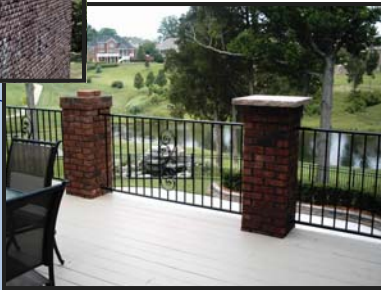

And More...

Fences and Gates:

Balconies:

Bluegrass Ornamental Iron, Inc.

www.bluegrassornamentaliron.com

Bluegrass Ornamental Iron, Inc.

2799 S English Station Road
Louisville, KY 40299
(502) 261-6647 Office
(502) 261-6648 Fax
www.bluegrassornamentaliron.com
info@bluegrassornamentaliron.com