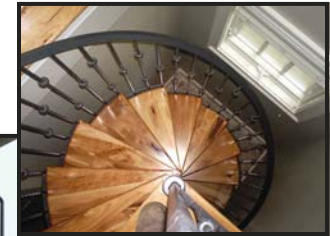

Spiral Staircases: