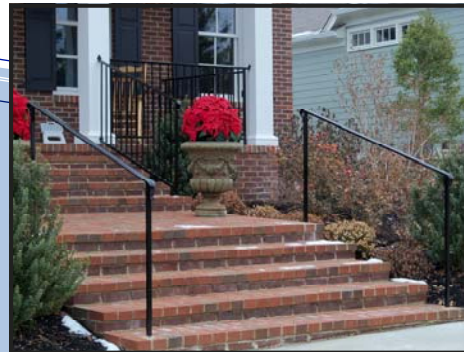

And More...

Fences and Gates:

Balconies:

Bluegrass Ornamental Iron, Inc.

www.bluegrassornamentaliron.com

Bluegrass Ornamental Iron, Inc.

2799 S English Station Road
Louisville, KY 40299
(502) 261-6647 Office
(502) 261-6648 Fax
www.bluegrassornamentaliron.com
info@bluegrassornamentaliron.com