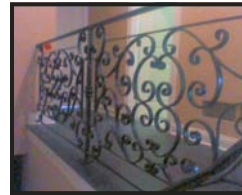

And More...

Fences and Gates:

Balconies:

Bluegrass Ornamental Iron, Inc.

www.bluegrassornamentaliron.com

Bluegrass Ornamental Iron, Inc.

2799 S English Station Road
Louisville, KY 40299
(502) 261-6647 Office
(502) 261-6648 Fax
www.bluegrassornamentaliron.com
info@bluegrassornamentaliron.com

Bluegrass Ornamental Iron can fabricate your product in *Steel* or *Aluminum*, with Aluminum being rust free. All products are primed and painted by an Electrostatic Paint process or are powder coated upon request.